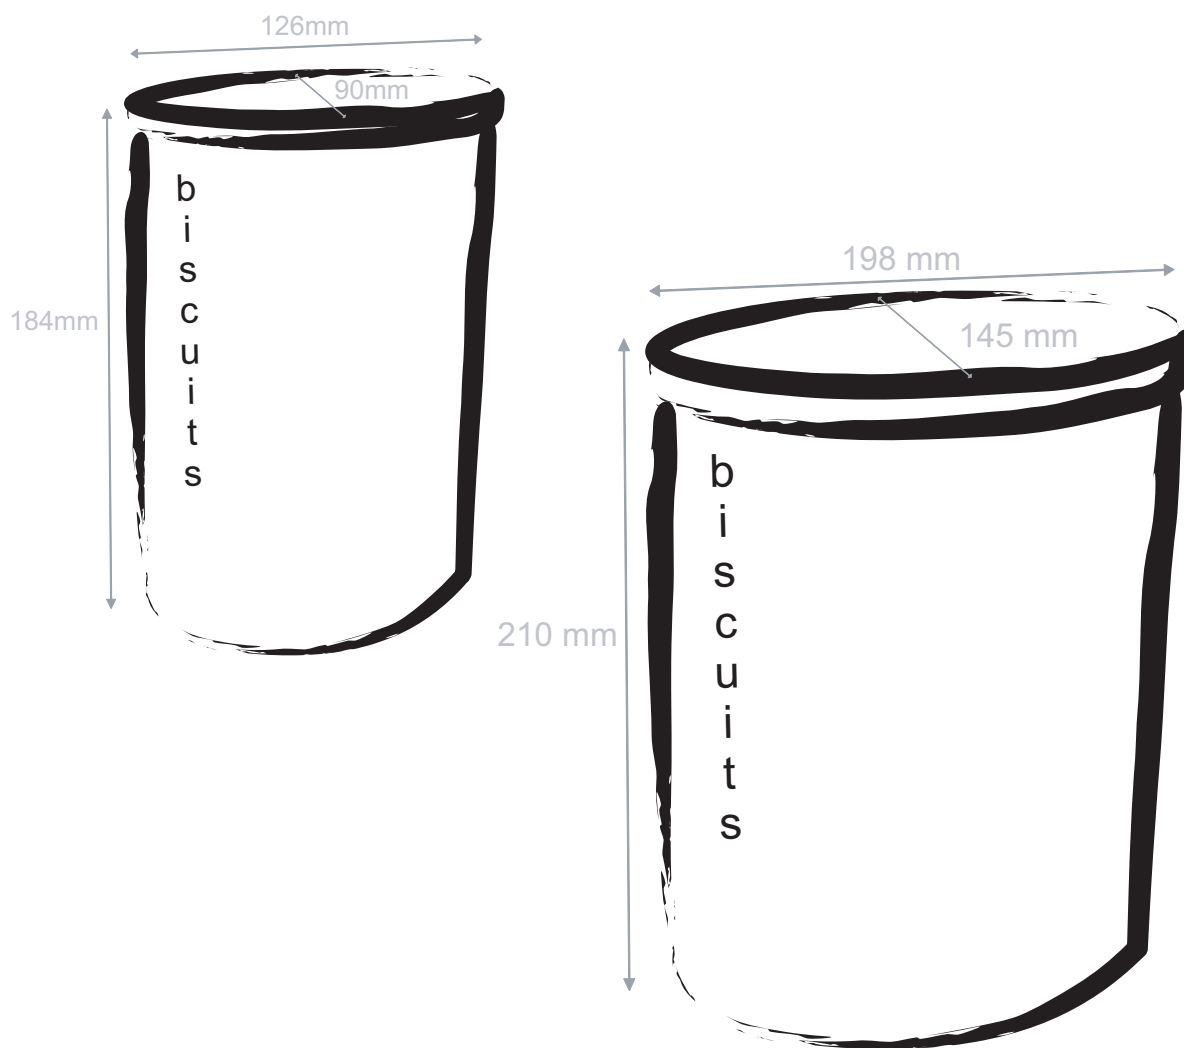

BISCUIT STORE JARS

Wade Ceramics Limited, Royal Victoria Pottery, Hilltop Works,
Westport Road, Burslem, Stoke-on-Trent ST6 4AG
Tel: 00 44 1782 577 321 Fax: 00 44 1782 575 195
Email: info@wade.co.uk

OVATION
CONTEMPORARY KITCHENWARE BY WADE