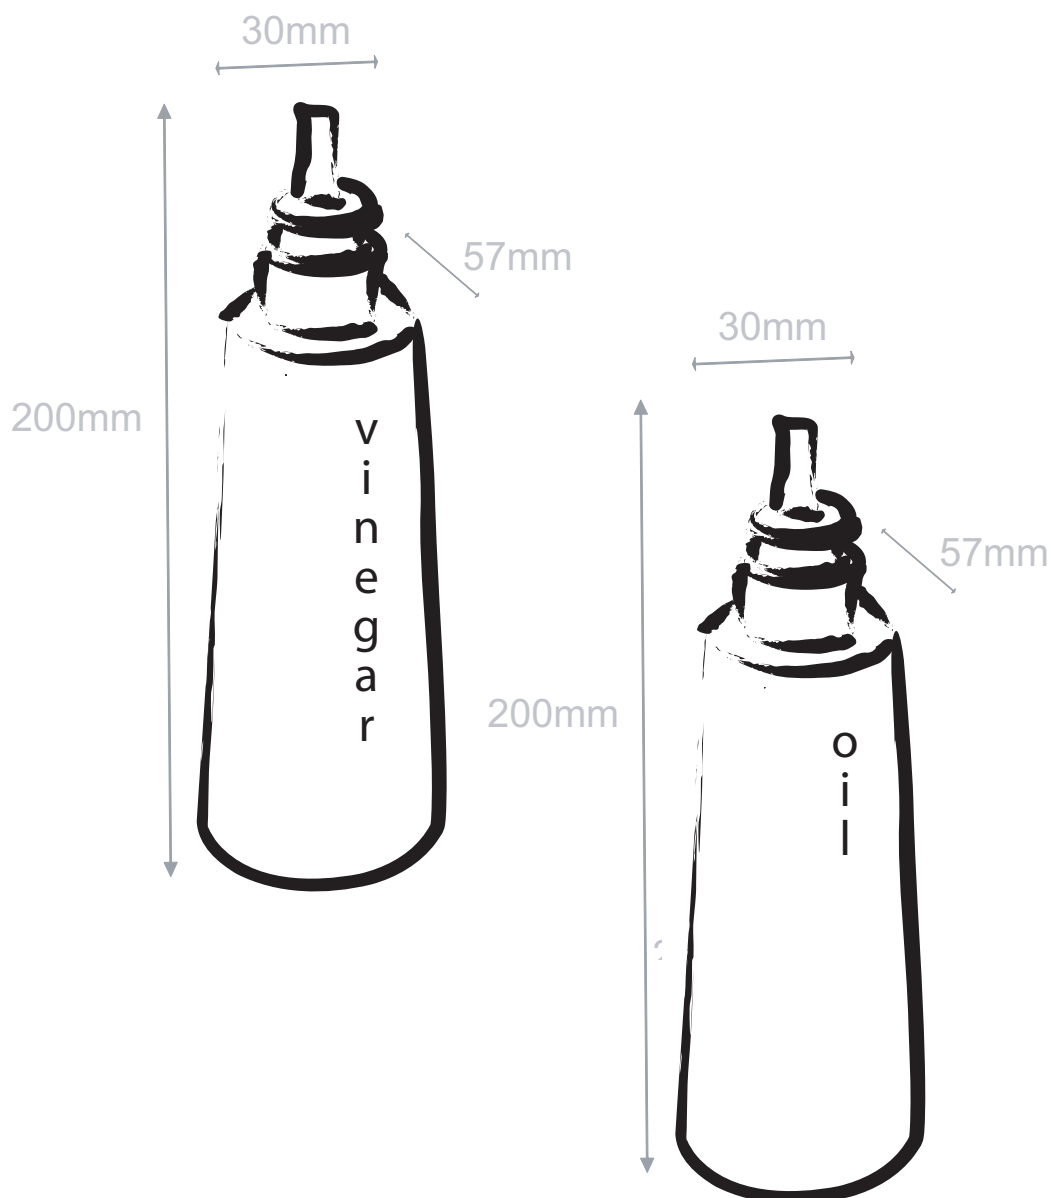

OIL & VINEGAR DRIZZLERS

Wade Ceramics Limited, Royal Victoria Pottery, Hilltop Works,
Westport Road, Burslem, Stoke-on-Trent ST6 4AG
Tel: 00 44 1782 577 321 Fax: 00 44 1782 575 195
Email: info@wade.co.uk