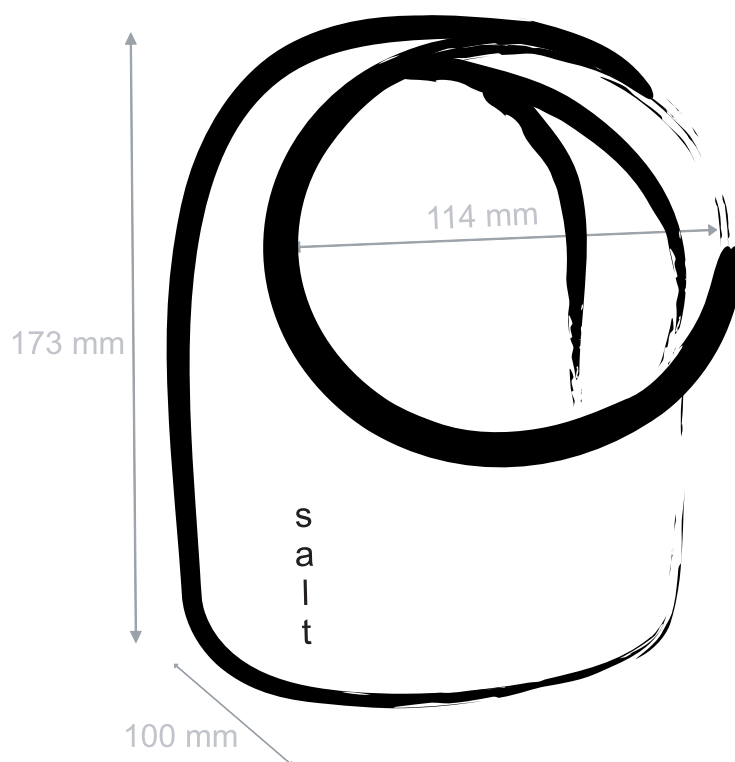

SALT KEEPER

Wade Ceramics Limited, Royal Victoria Pottery, Hilltop Works,
Westport Road, Burslem, Stoke-on-Trent ST6 4AG
Tel: 00 44 1782 577 321 Fax: 00 44 1782 575 195
Email: info@wade.co.uk

OVATION
CONTEMPORARY KITCHENWARE BY WADE