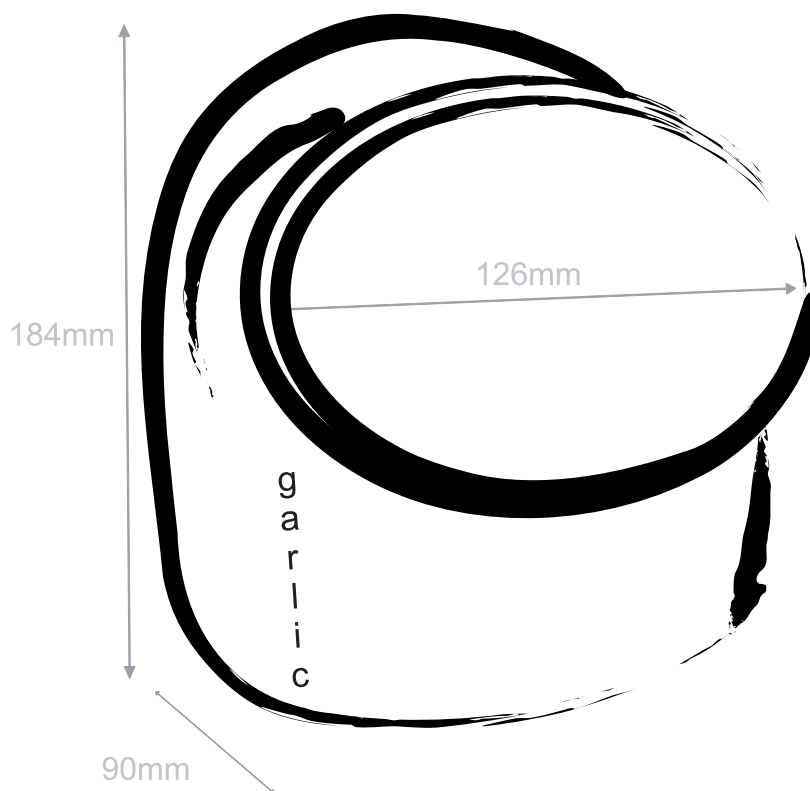

GARLIC PIG

Wade Ceramics Limited, Royal Victoria Pottery, Hilltop Works,
Westport Road, Burslem, Stoke-on-Trent ST6 4AG
Tel: 00 44 1782 577 321 Fax: 00 44 1782 575 195
Email: info@wade.co.uk

OVATION
CONTEMPORARY KITCHENWARE BY **WADE**