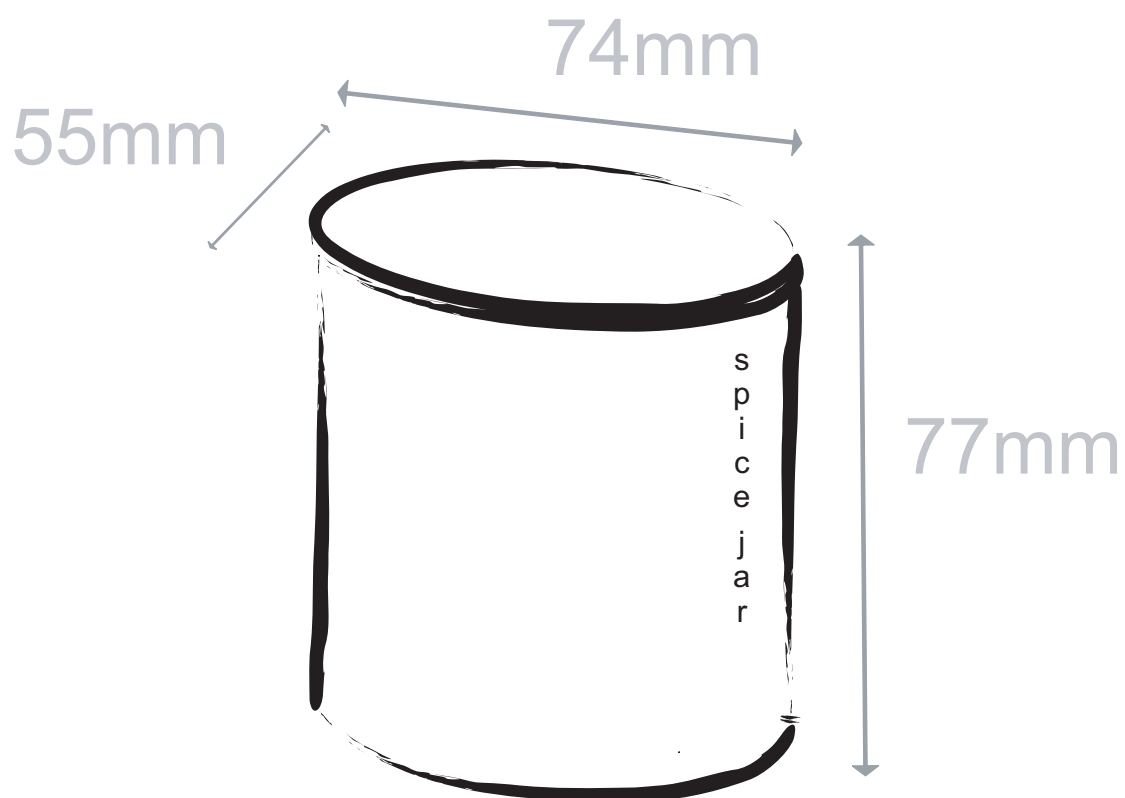

SPICE JAR

Wade Ceramics Limited, Royal Victoria Pottery, Hilltop Works,
Westport Road, Burslem, Stoke-on-Trent ST6 4AG
Tel: 00 44 1782 577 321 Fax: 00 44 1782 575 195
Email: info@wade.co.uk

OVATION
CONTEMPORARY KITCHENWARE BY 