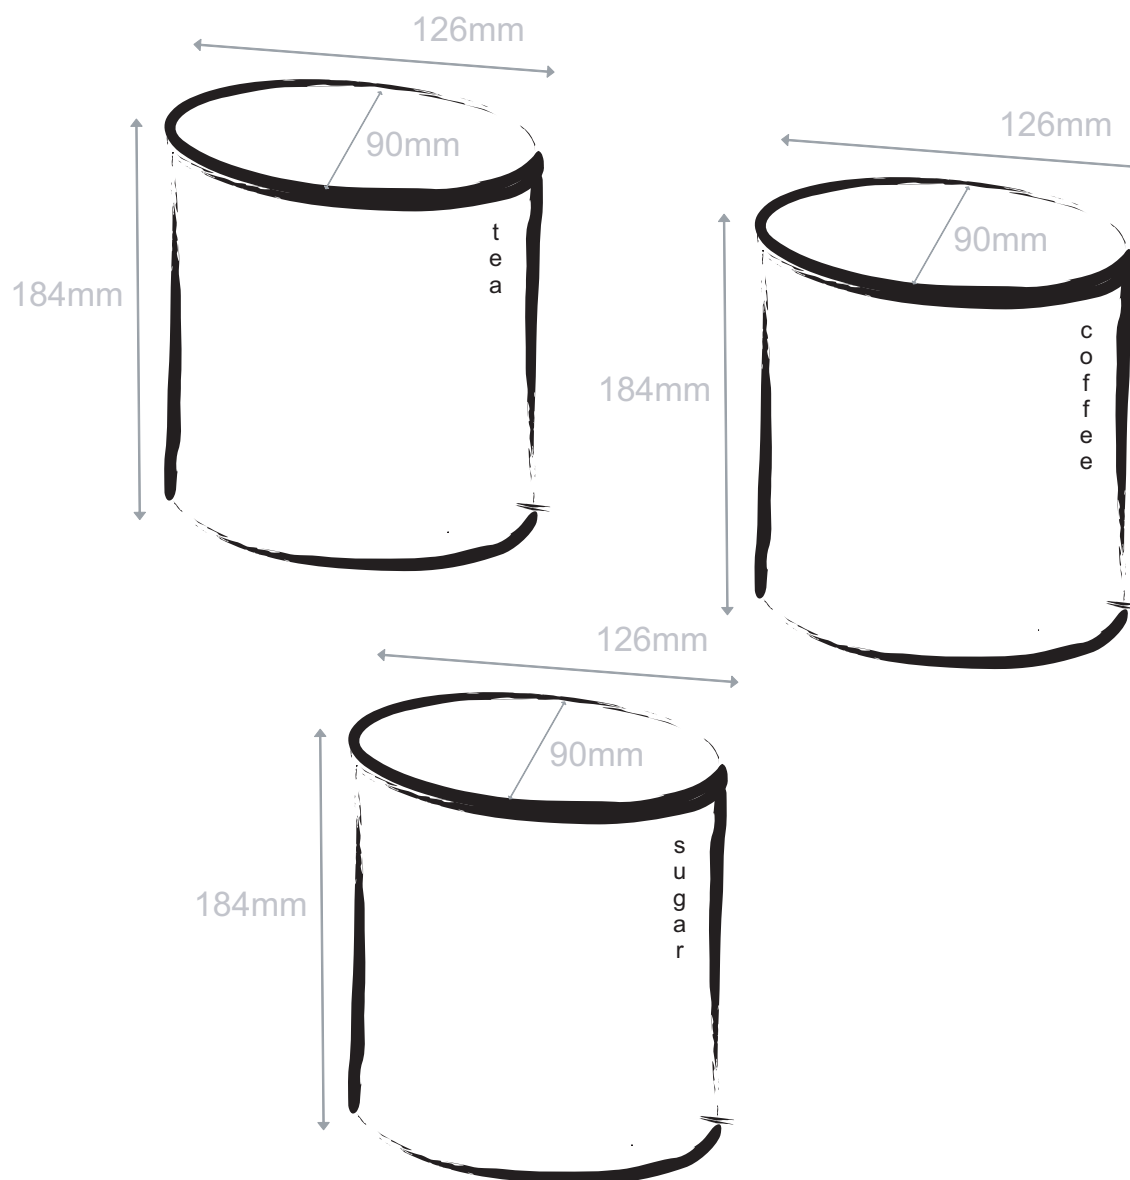

TEA, COFFEE AND SUGAR JARS

Wade Ceramics Limited, Royal Victoria Pottery, Hilltop Works,
Westport Road, Burslem, Stoke-on-Trent ST6 4AG
Tel: 00 44 1782 577 321 Fax: 00 44 1782 575 195
Email: info@wade.co.uk