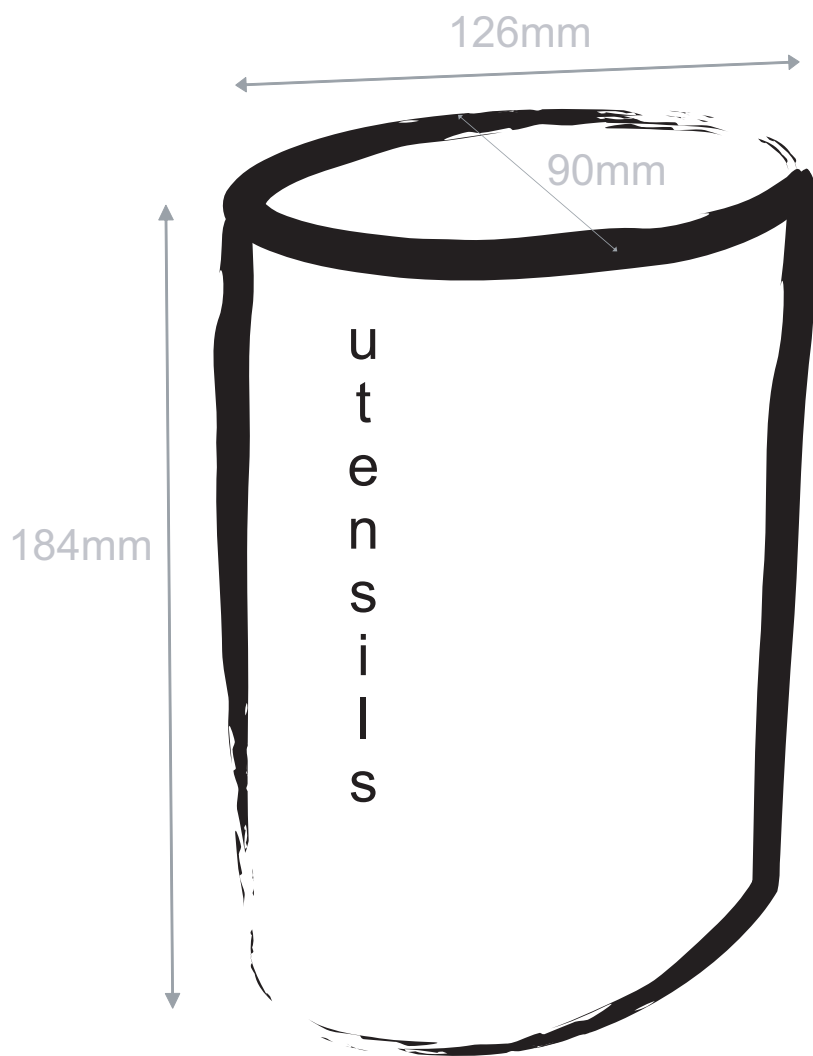

UTENSIL JAR

Wade Ceramics Limited, Royal Victoria Pottery, Hilltop Works,
Westport Road, Burslem, Stoke-on-Trent ST6 4AG
Tel: 00 44 1782 577 321 Fax: 00 44 1782 575 195
Email: info@wade.co.uk

OVATION
CONTEMPORARY KITCHENWARE BY WADE